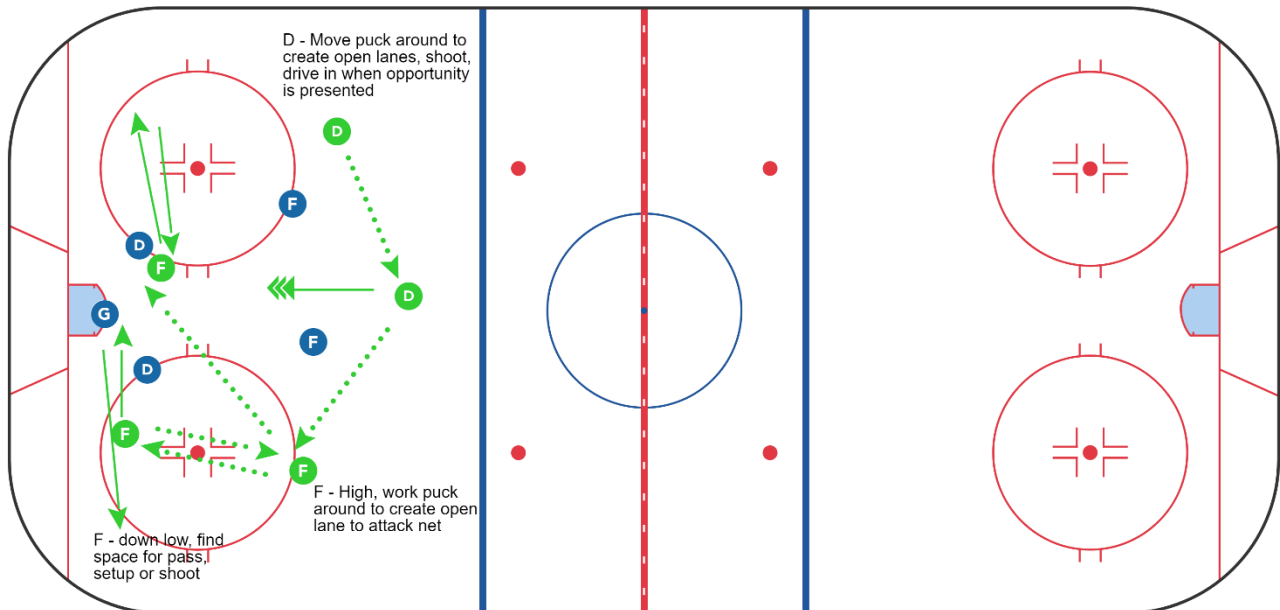

Raiders Umbrella Power Play

Description

Gain control of the offensive zone. Preferred possession entry, if needed - dump puck, and go retrieve possession. Umbrella at the top, work the puck around to create an odd man advantage, free lane to the net. Use shots from up high, deflections rebounds. Pass to far post for open net shot. Players move around to create confusion and can obviously drive net when presented a lane.

Key Points

Setup
Work puck around Shots